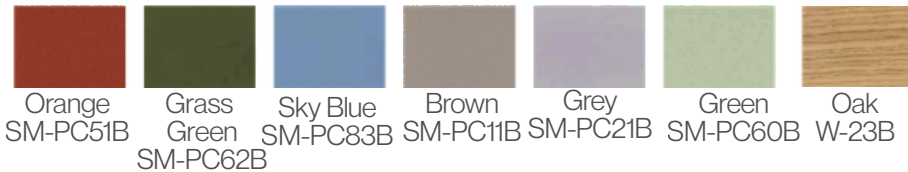

### D1 SINGLE LOUNGE

**\$910**

**\$610**

880mm L x 690mm H x 800mm D x 460mm SH  
Product Order Code - ST32.1.MR

650mm L x 690mm H x 800mm D x 460mm SH  
Product Order Code - ST32.NA.MR