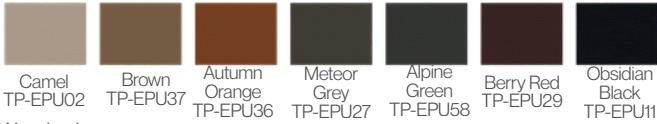

## JASON 2 - SINGLE SEAT LOUNGE

**\$850**

820mm L x 775mm H x 815mm D x 440mm SH

Product Order Code - SJ62.1.EPU

EPU Series Upholstery

Wooden Legs

Natural BeechW-36B Wood