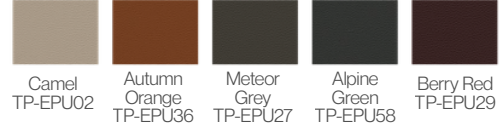

## JASON 2 - 3 SEATER LOUNGE

**\$1,120**

1485mm L x 775mm H x 815mm D x 440mm SH

Product Order Code - SJ.62.2.EPU

EPU Series Upholstery

Back Panel

Brown TP-EPU37

Obsidian Black TP-EPU11