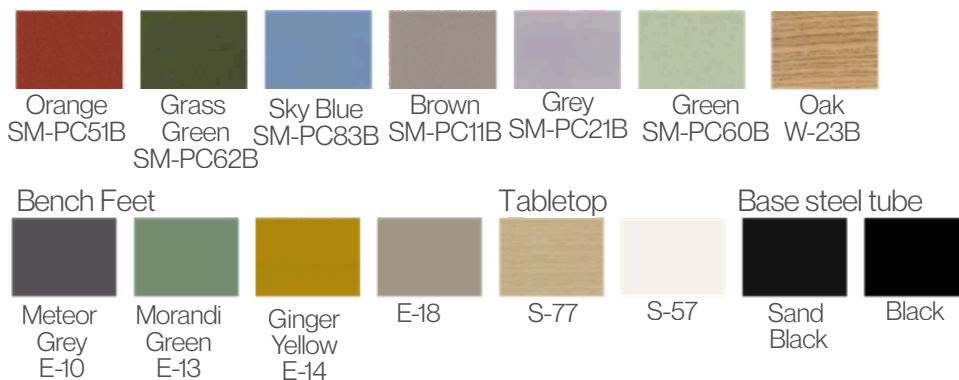

$360

2310mm L x 810mm H x 800mm D x 470mm SH
Product Order Code - ST37.3.MR