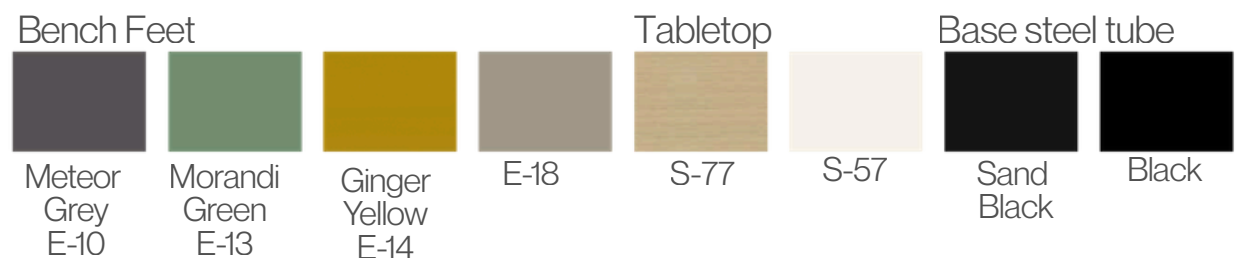

$1,440

1600mm L x 810mm H x 800mm D x 470mm SH
Product Order Code - ST37.2.MR