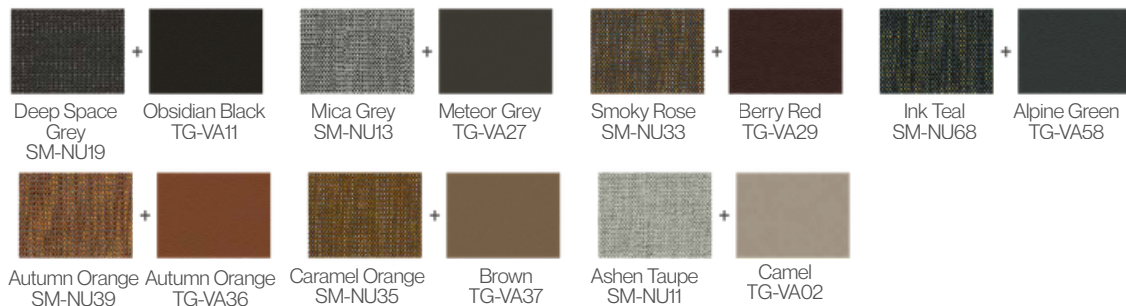

Leather Fabric Sofa/Ottoman