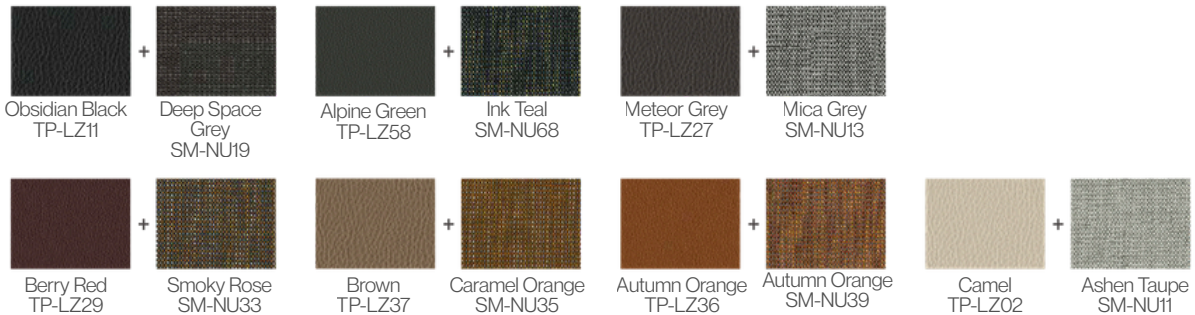

Semi-Leather Sofa/Ottoman