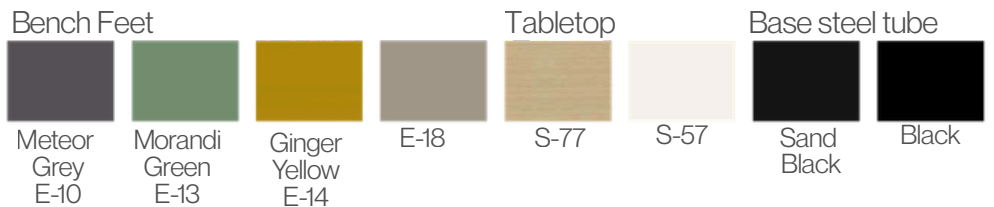

### D1 SINGLE LOUNGE

**\$910**

**\$610**

880mm L x 690mm H x 800mm D x 460mm SH  
Product Order Code - ST32.1.MR

650mm L x 690mm H x 800mm D x 460mm SH  
Product Order Code - ST32.NA.MR