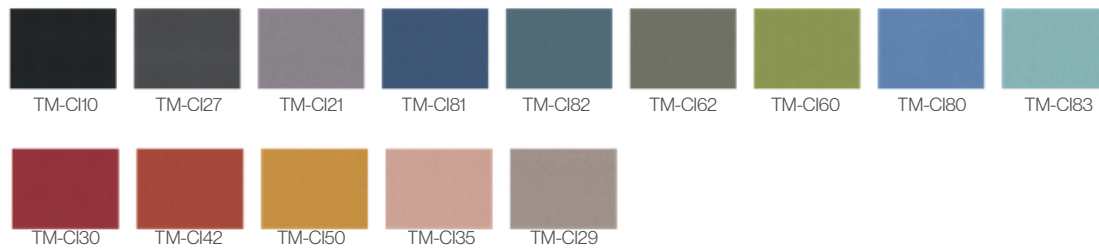

## ALL COLOURS AND MATERIALS FOR MIXCUBE

Frame/Shelf Brackets/Grooves/Lower Shelf/Steel Legs/Metal Shell/Outer Metal Panel/Writing Board Track/Modesty Panel

Metal

Table Top/Shelves/Modesty Panel

Fabric Upholstery