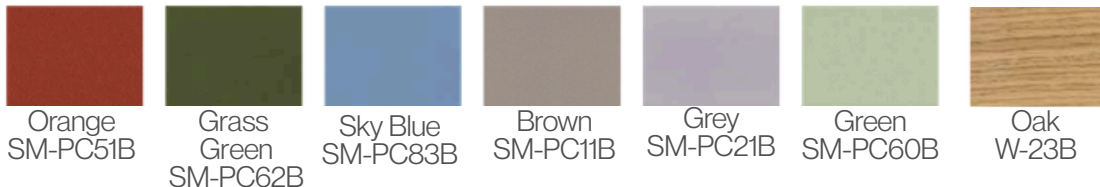

BANCO BENCHES