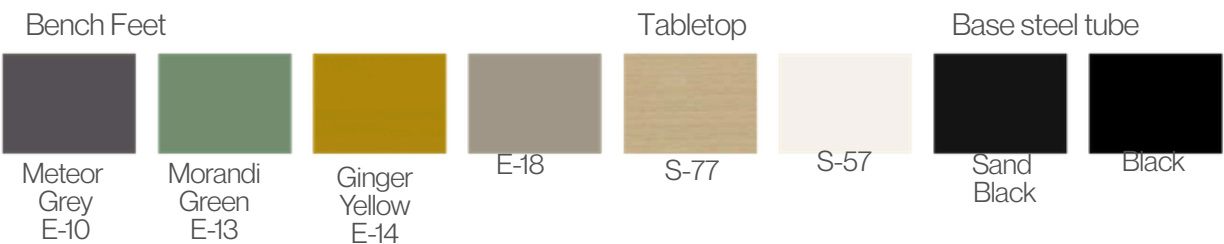

BANCO BENCHES