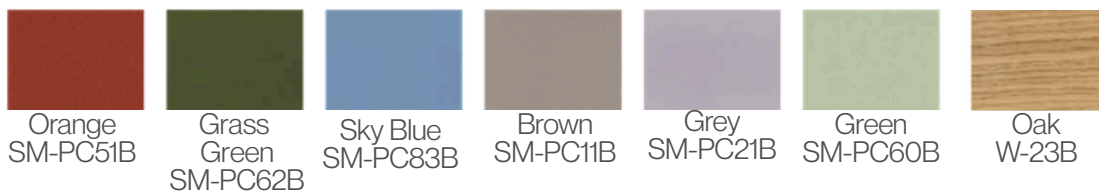

BANCO BENCHES

$480

520mm W x 270mm D x 440mm H
Product Order Code - SD35.1.MR

$650

520mm W x 270mm D x 740mm H
Product Order Code - SD35.1.MR.G

$600

1120mm W x 270mm D x 440mm H
Product Order Code - SD35.1.MR

$790

1120mm W x 270mm D x 740mm H
Product Order Code - SD35.2.MR.G