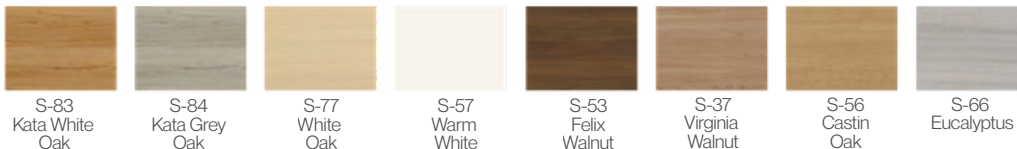

## ALL COLOURS AND MATERIALS FOR MIXCUBE

Frame/Shelf Brackets/Grooves/Lower Shelf/Steel Legs/Metal Shell/Outer Metal Panel/Writing Board Track/Modesty Panel

Metal

Table Top/Shelves/Modesty Panel

Fabric Upholstery