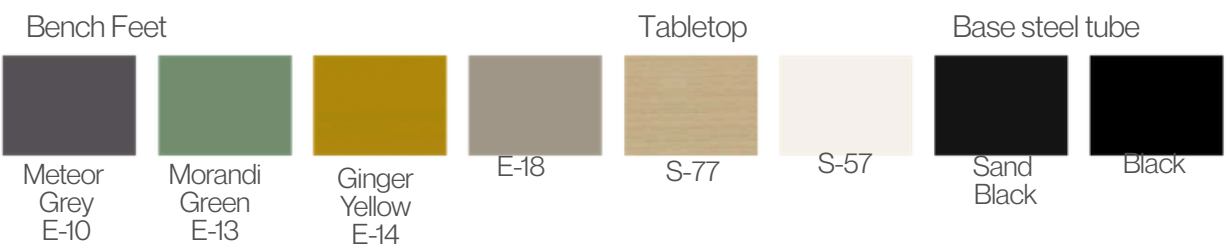

BANCO BENCHES

$480

520mm W x 270mm D x 440mm H
Product Order Code - SD35.1.MR

$650

520mm W x 270mm D x 740mm H
Product Order Code - SD35.1.MR.G

$600

1120mm W x 270mm D x 440mm H
Product Order Code - SD35.1.MR

$790

1120mm W x 270mm D x 740mm H
Product Order Code - SD35.2.MR.G