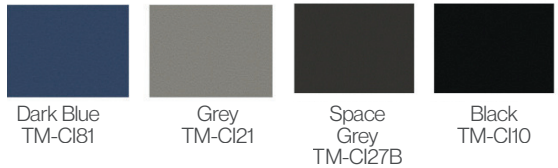

575mm D x 560mm W x 825mm H
Product Order Code - CMJ12GH

\$250

560mm D x 580mm W x 825mm H
Product Order Code - CMJ14GR

Frame/Base/Armrest

Seat Cushion - Leather

Seat Cushion - Linen

Seat Cushion - Linen

MJ TRAINING CHAIR