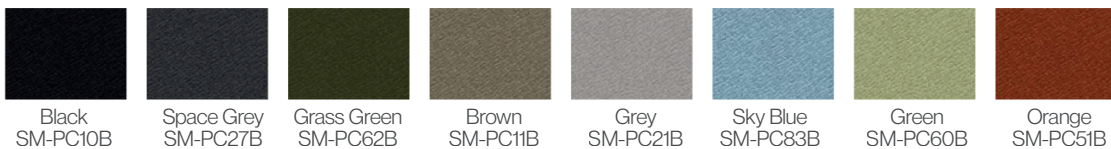

Surface Material - Linen Fabric