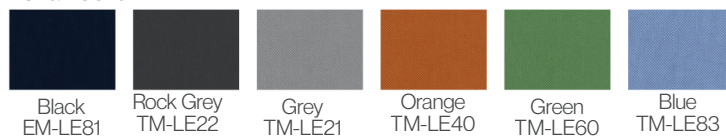

\$130

515mm D x 495mm W x 760mm H
Product Order Code - CDK11GS

\$110

515mm D x 510mm W x 740mm H
Product Order Code - CDK12GS

\$110

510mm D x 515mm W x 760mm H
Product Order Code - CDK10GS

Linen Fabric

Chair Cover