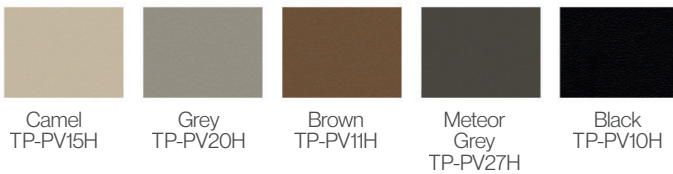

575mm D x 560mm W x 825mm H
Product Order Code - CMJ12GH

\$250

560mm D x 580mm W x 825mm H
Product Order Code - CMJ14GR

Frame/Base/Armrest

Seat Cushion - Leather

Seat Cushion - Linen

Seat Cushion - Linen

MJ TRAINING CHAIR