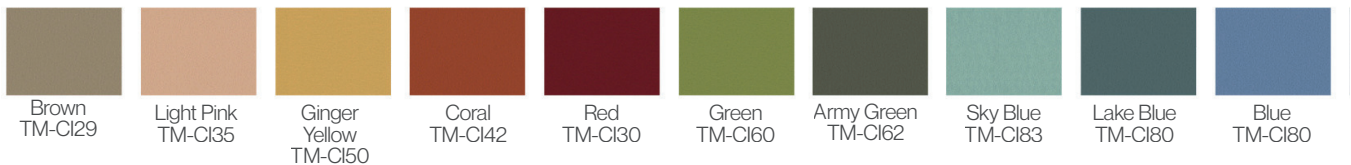

575mm D x 560mm W x 825mm H
Product Order Code - CMJ12GH

\$250

560mm D x 580mm W x 825mm H
Product Order Code - CMJ14GR

Frame/Base/Armrest

Seat Cushion - Leather

Seat Cushion - Linen

Seat Cushion - Linen

MJ TRAINING CHAIR