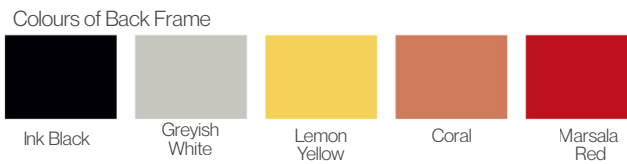

\$290

515mm D x 585mm W x 775mm H
Product Order Code - CBN15GS

\$197

515mm D x 585mm W x 775mm H
Product Order Code - CBN13GS

CBN10GS - CBN11GS
Colours of Back Frame

Colours of Understructure

CBN12GS - CBN13GS