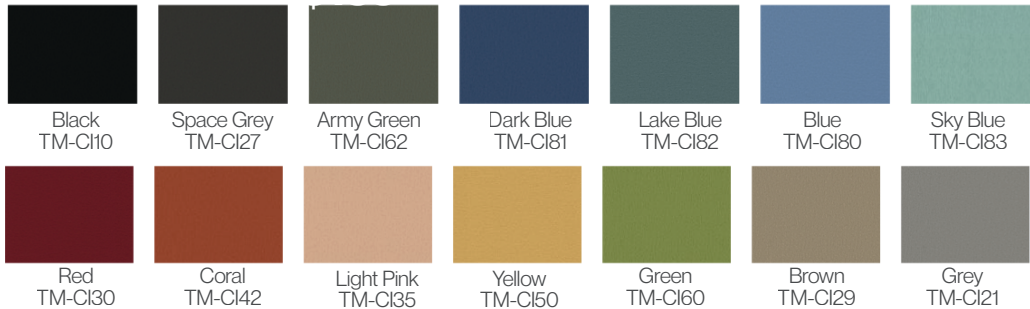

Curved Wood Seat Panel

Curved Wood Backrest

Upholstered Cushion - Linen Fabric