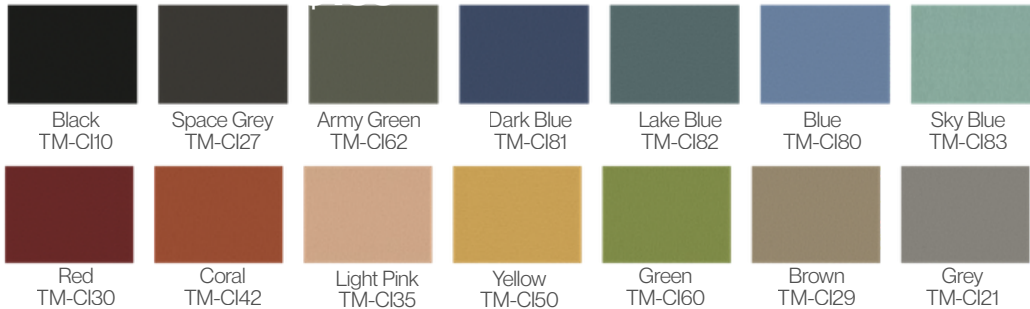

\$95

485mm D x 515mm W x 745mm H
Product Order Code - XCMT17GS

Plastic Backrest

Curved Wood Seat Panel

Curved Wood Backrest

Upholstered Cushion - Linen Fabric

Upholstered Cushion - Leather

WINGER I CHAIR