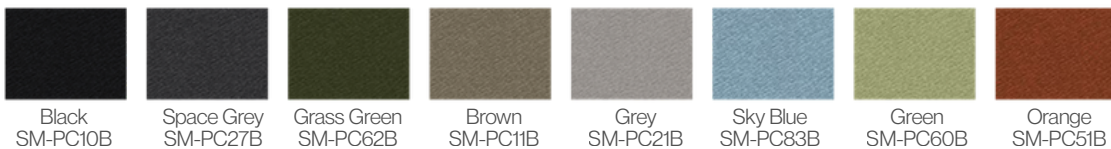

\$190

650mm D x 670mm W x 785mm H
Product Order Code - CMA12GM

\$140

640mm D x 540mm W x 785mm H
Product Order Code - CMA14GM

\$96

520mm D x 570mm W x 830mm H
Product Order Code - CMD16GS

Surface Material - Linen Fabric