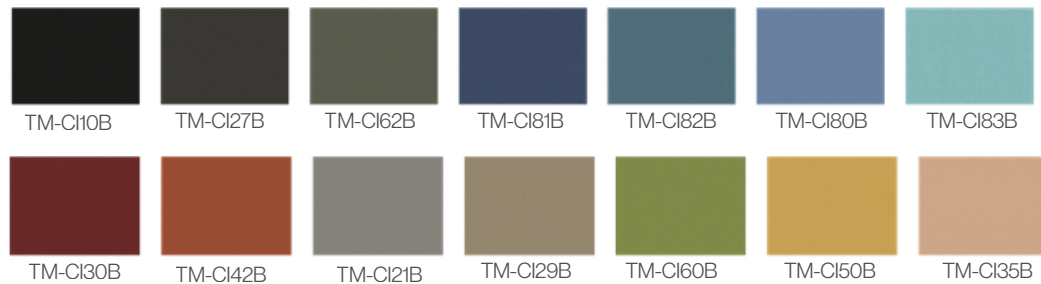

\$440

630mm D x 650mm W x 880mm H x 450mm SH
Product Order Code - SF46H.1.MR.G

\$360

630mm D x 650mm W x 880mm H x 450mm SH
Product Order Code - SF46H.1.MR.G

Leather Series

Linen Fabric Series

Premium Linen Fabric Series - Inner Seat