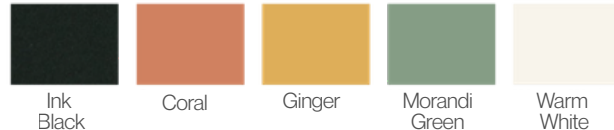

Plastic Frame