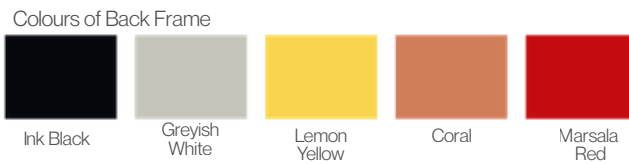

515mm D x 585mm W x 775mm H
Product Order Code - CBN15GS

\$197

515mm D x 585mm W x 775mm H
Product Order Code - CBN13GS

CBN10GS - CBN11GS
Colours of Back Frame

Colours of Understructure

CBN12GS - CBN13GS

Colours of Understructure