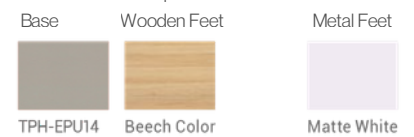

\$420

620mm D x 660mm W x 820mm H x 450mm SH
Product Order Code - SF30.1.MR.G

Sole Colour

2 Colour Match - Main Body

2 Colour Match - Option 1

2 Colour Match - Option 2

ALBA FURNITURE

F2 II CHAIR