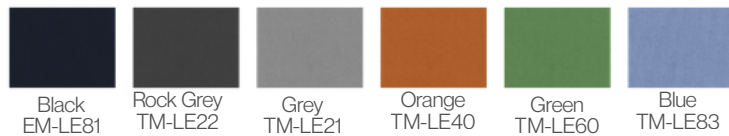

\$130

515mm D x 495mm W x 760mm H
Product Order Code - CDK11GS

\$110

515mm D x 510mm W x 740mm H
Product Order Code - CDK12GS

\$110

510mm D x 515mm W x 760mm H
Product Order Code - CDK10GS

Linen Fabric

Chair Cover