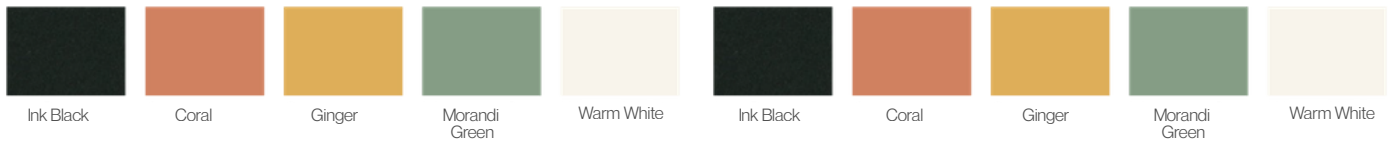

Fabric

Base Colour (regular colours)

Plastic Framed (regular colours)

Chair Cover

ALBA FURNITURE

MAT STOOL

\$168

585mm D x 640mm W x 935mm H
Product Order Code - CMA19GM