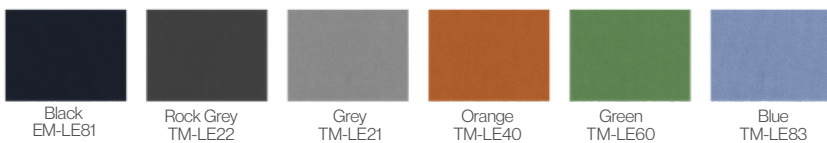

Fabric

Base Colour (regular colours)

Plastic Framed (regular colours)

Chair Cover

ALBA FURNITURE

MAT STOOL

\$168

585mm D x 640mm W x 935mm H
Product Order Code - CMA19GM

\$175

585mm D x 640mm W x 1115mm H
Product Order Code - CMA50GM

Surface Materials

Black
SM-PC10B

Deep Space
Grey
SM-PC72B

Grass Green
SM-PC62B

Brown
SM-PC11B

Grey
SM-PC21B