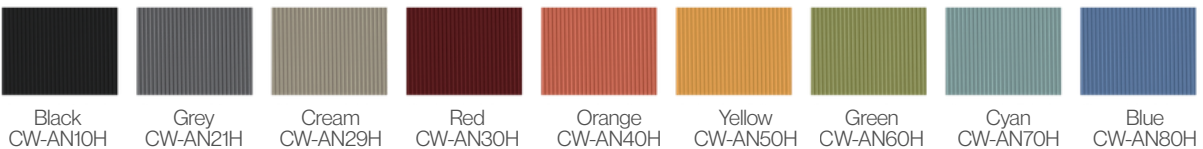

\$270

635mm L x 565mm H x 950mm D
Product Order Code - CIR60SW-2

Backrest/Lumbar support/Headrest - Mesh

Seat - Linen Fabric

Seat - Mesh

ORIGA OFFICE CHAIR

\$270

655mm L x 600mm H x 985mm D
Product Order Code - COR61SW