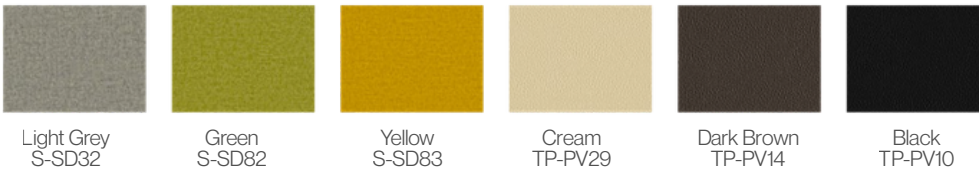

HERO II OFFICE CHAIR

HERO II OFFICE CHAIR

$710

560mm L x 630mm H x 1025mm D
Product Order Code - CHR60SC-2

HERO II EXECUTIVE CHAIR

$769

560mm L x 640mm H x 1170mm D
Product Order Code - CHR80SC-2

Side Edge

Backrest/Seat

Seat Leather - CHR72/CHR73