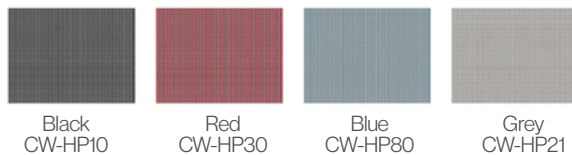

Seat/Footrest