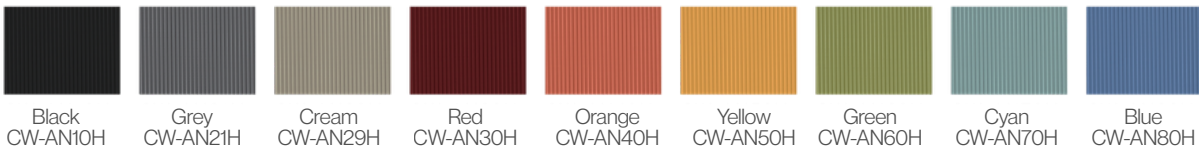

$270

635mm L x 565mm H x 950mm D
Product Order Code - CIR60SW-2

Backrest/Lumbar support/Headrest - Mesh