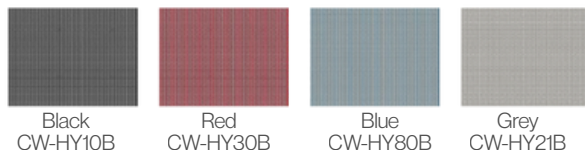

Backrest/Headrest