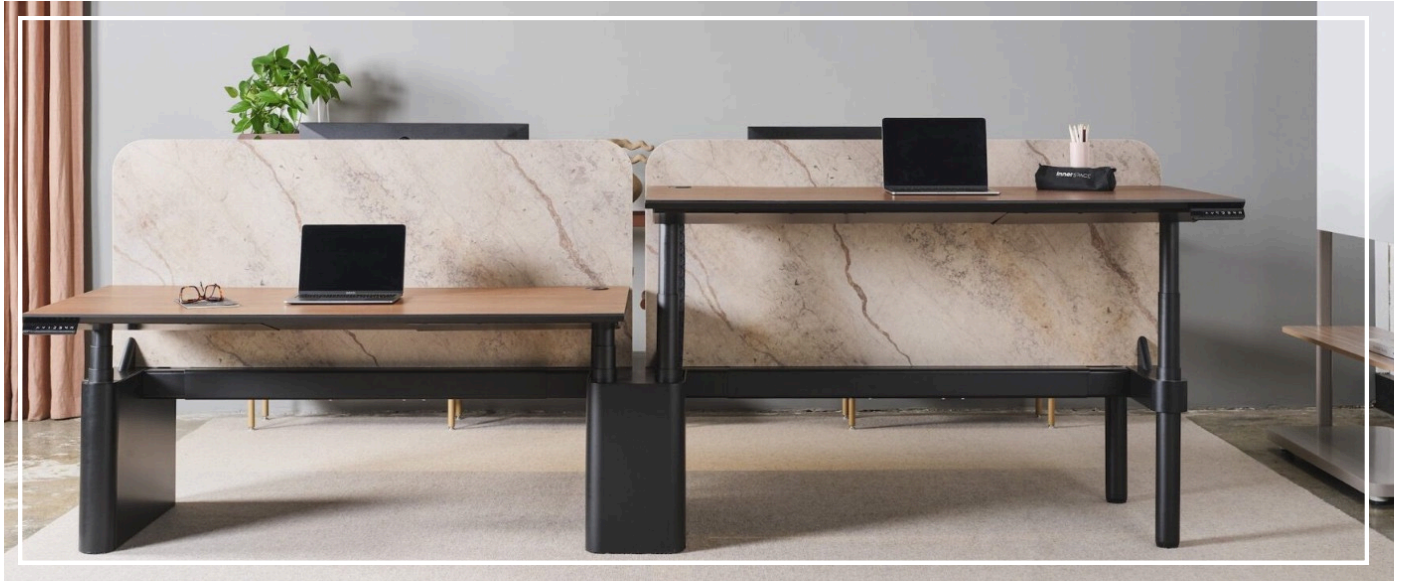

Curved edge allows free stretching of your arms on both sides; 55" wide x 29.5" deep desktop is broad enough for you to lay drawings; sit-to-stand design draws an outburst of inspiration.

\$670 - \$980 PER DESK

DESK RANGE HEIGHT ADJUSTABLE

ON3 RANGE DESK

\$950 per point

NEW -
Digital Charging Handset

UP1 RANGE DESK

\$1,280 per point

UP1 DESK RANGE

HEIGHT ADJUSTABLE